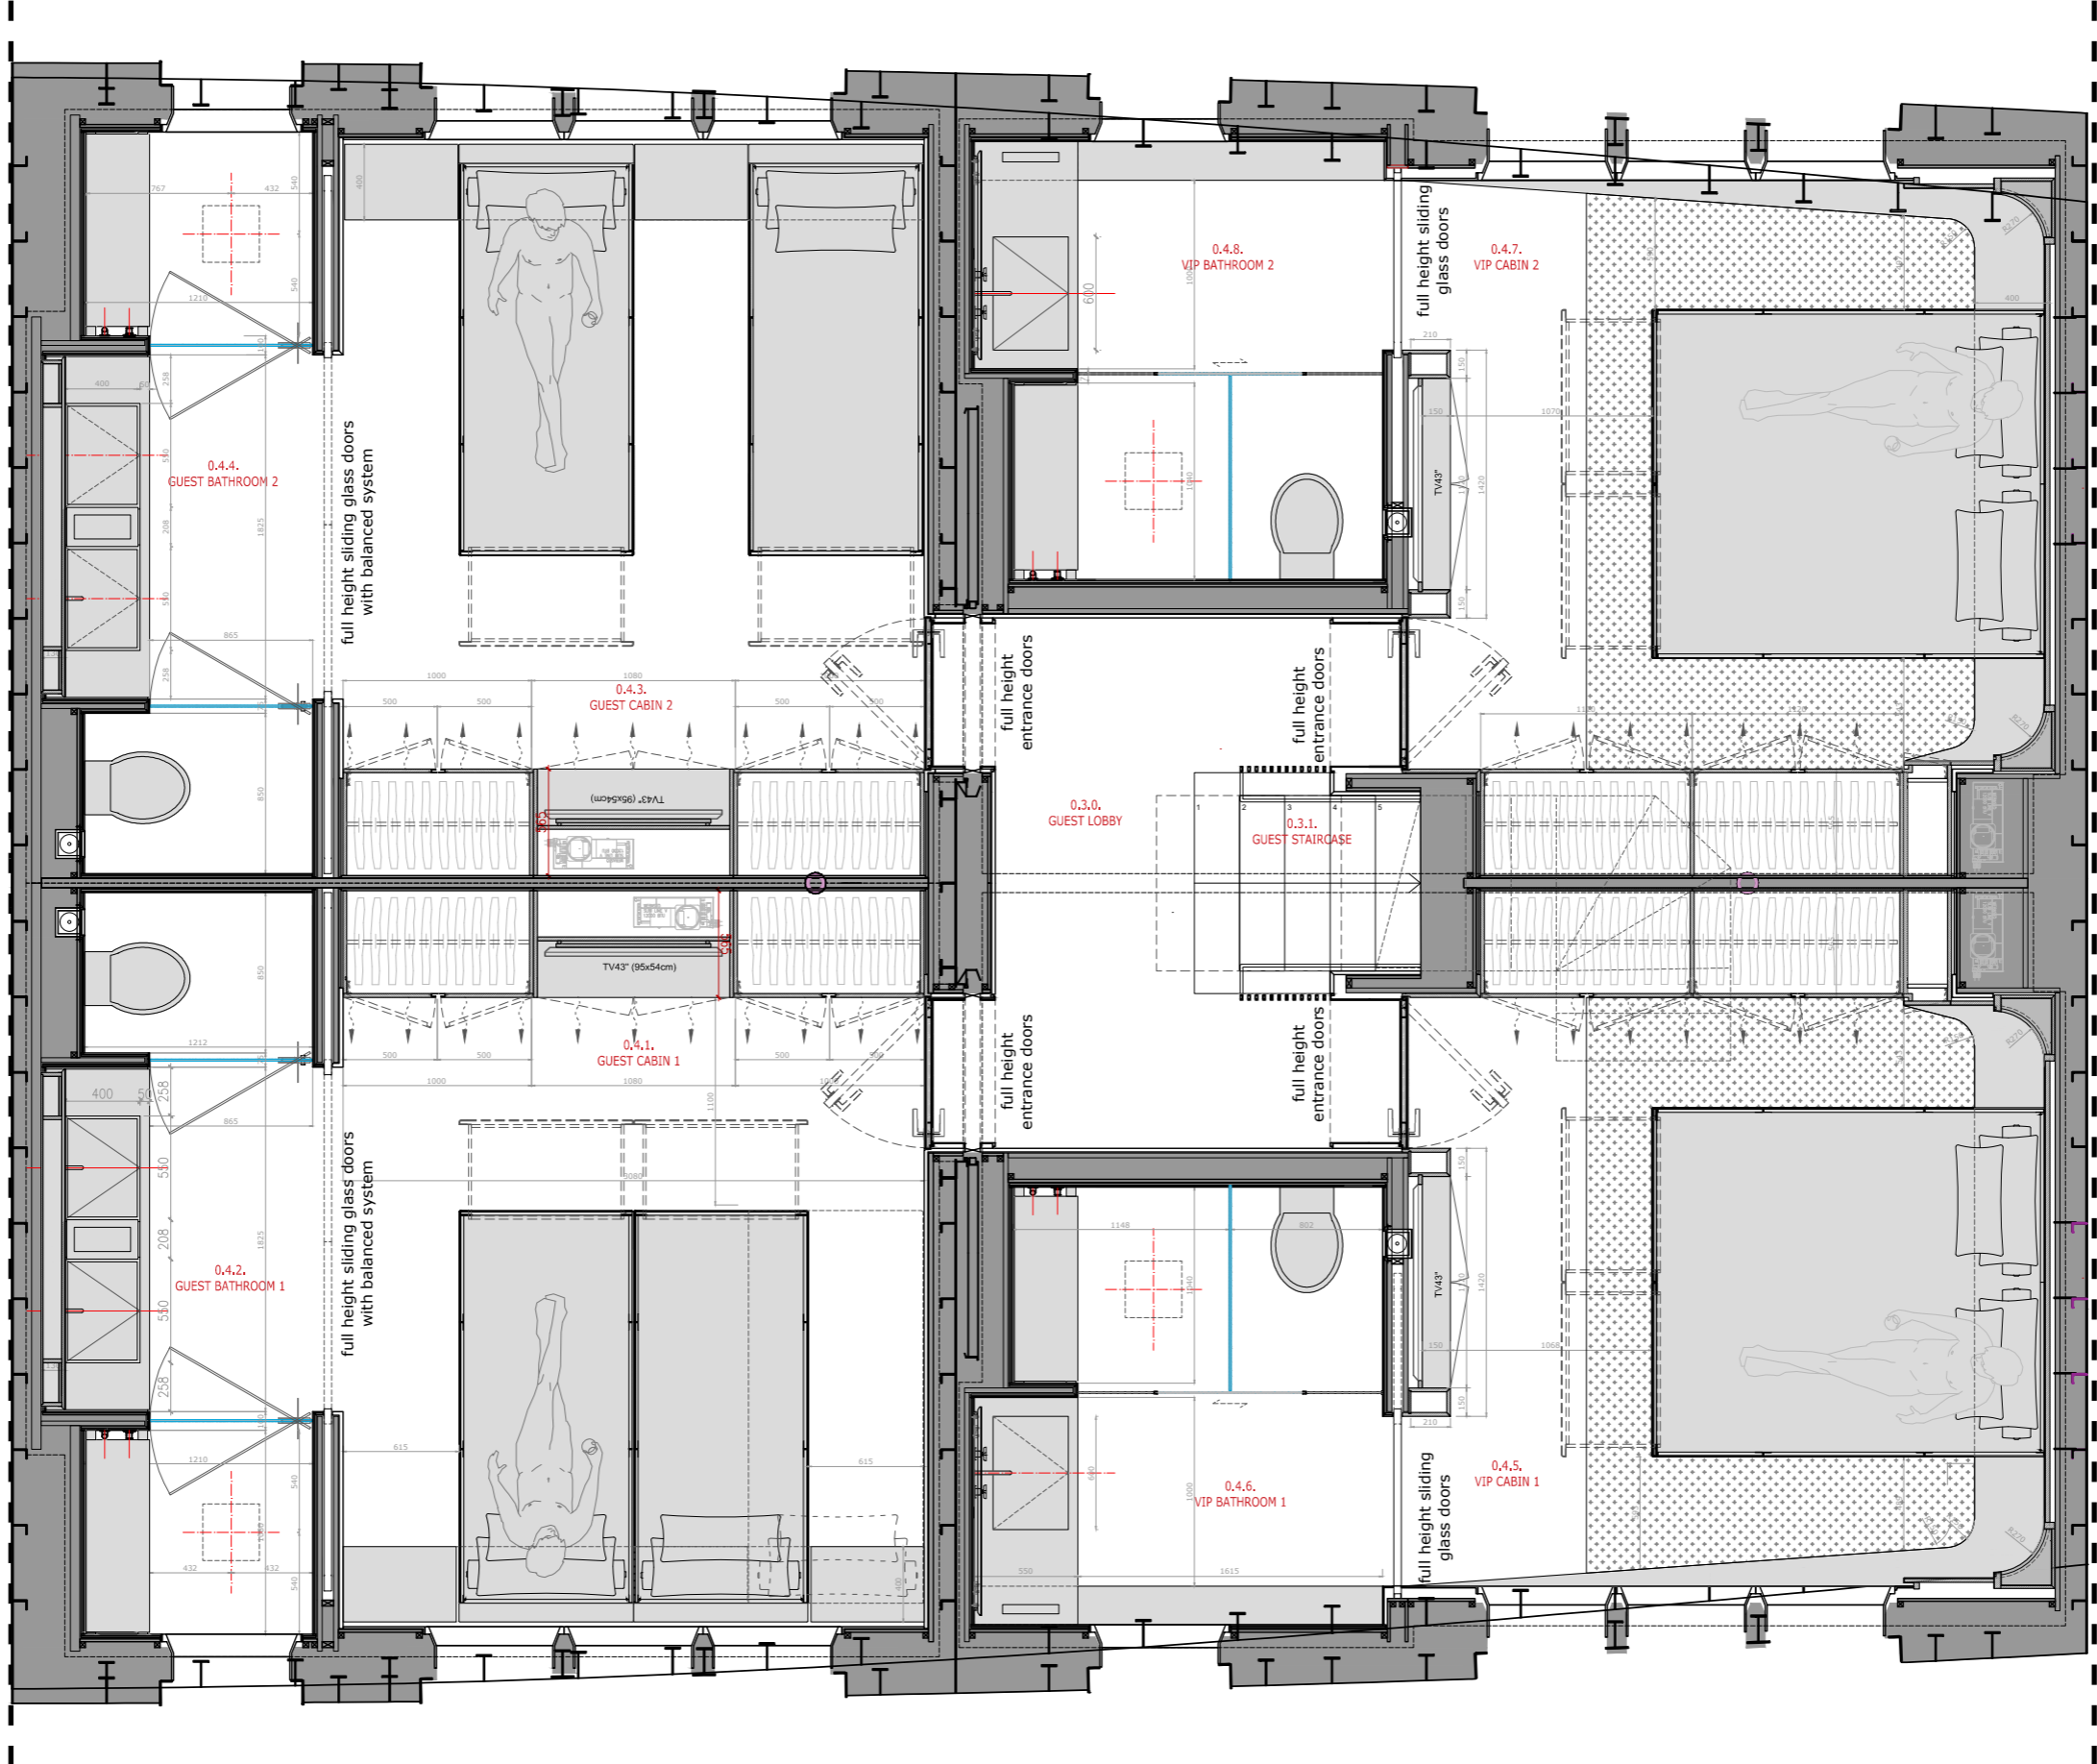

CONRAD | C144-S

..... □² **INTERIOR**

□² LOWER DECK

LOWER DECK - PLAN

LOWER DECK

LOBBY & STAIRCASES

LOWER DECK - LOBBY & STAIRCASES

LOWER DECK - LOBBY & STAIRCASES

LOWER DECK

TWIN CABIN

LOWER DECK - TWIN CABIN

LOWER DECK - TWIN CABIN

LOWER DECK - TWIN CABIN

LOWER DECK - TWIN CABIN

LOWER DECK

VIP CABIN

LOWER DECK - VIP CABIN

LOWER DECK - VIP CABIN

LOWER DECK - VIP CABIN - TOP VIEW

LOWER DECK - VIP CABIN - BATHROOM

LOWER DECK - VIP CABIN - BATHROOM

..... □² MAIN DECK

MAIN DECK

MAIN SALON

MAIN DECK - MAIN SALON - PLAN

MAIN DECK - MAIN SALON - TOP VIEW

MAIN DECK - CORRIDOR | PANTRY | GALLEY | DAYTOILET - PLAN

MAIN DECK

STAIRCASE § CORRIDOR

MAIN DECK - STAIRCASE § CORRIDOR

MAIN DECK - STAIRCASE § CORRIDOR