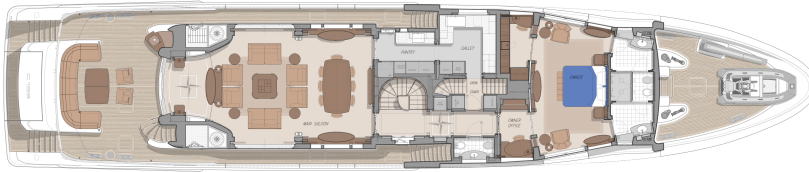

SILHOUETTE

MAST DECK

SUN DECK

BRIDGE DECK

MAIN DECK (BALCONIES AND DOORS CLOSED)

MAIN DECK (BALCONIES AND DOORS OPENED)

LOWER DECK (GUEST CABINS IN VIP CONFIGURATION)

LOWER DECK