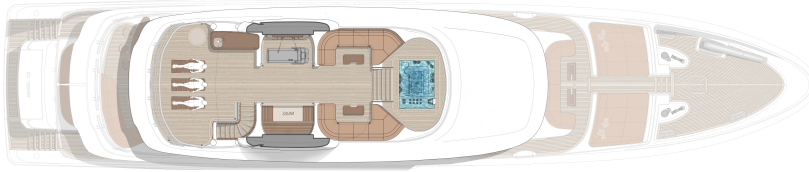

SILHOUETTE

MAST DECK

SUN DECK

BRIDGE DECK

MAIN DECK (BALCONIES AND DOORS CLOSED)

MAIN DECK (BALCONIES AND DOORS OPENED)

LOWER DECK (GUEST CABINS IN VIP CONFIGURATION)

LOWER DECK