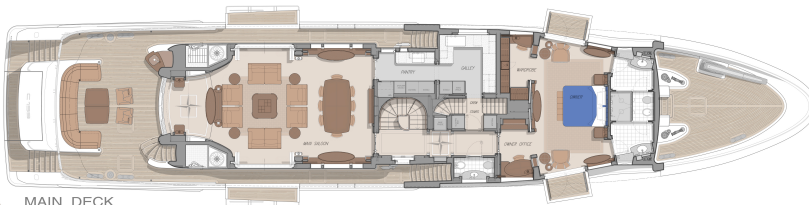

SILHOUETTE

MAST DECK

SUN DECK

BRIDGE DECK

MAIN DECK (BALCONIES AND DOORS CLOSED)

MAIN DECK (BALCONIES AND DOORS OPENED)

LOWER DECK (GUEST CABINS IN VIP CONFIGURATION)

LOWER DECK