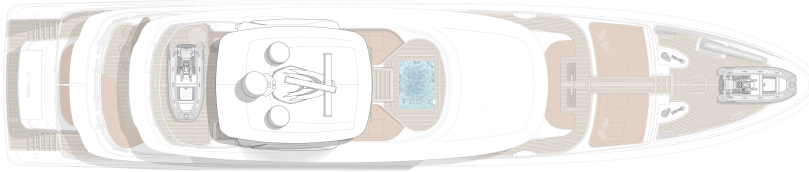

SILHOUETTE

MAST DECK

SUN DECK

BRIDGE DECK

MAIN DECK (BALCONIES AND DOORS CLOSED)

MAIN DECK (BALCONIES AND DOORS OPENED)

LOWER DECK (GUEST CABINS IN VIP CONFIGURATION)

LOWER DECK