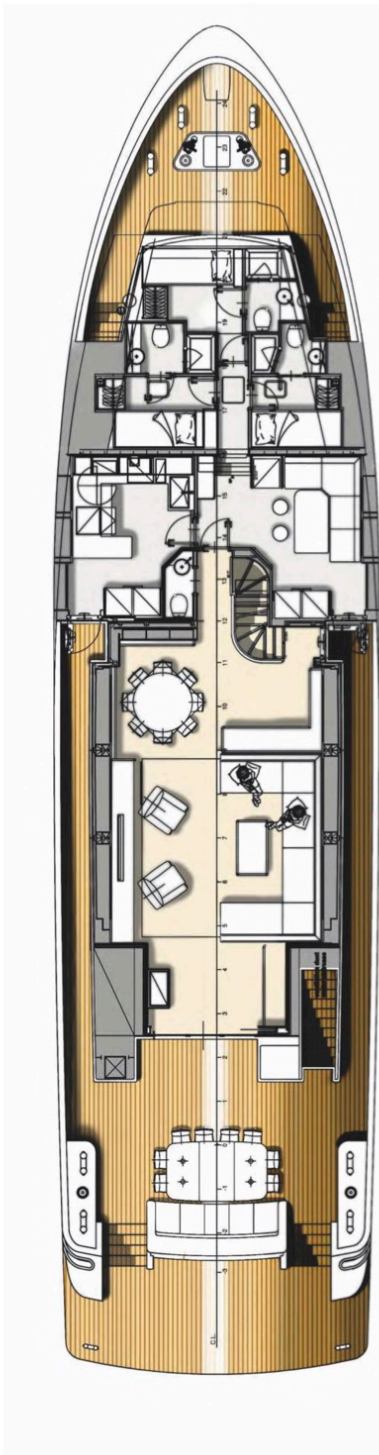

Sun Deck
 47 m²
 505.9 ft²

Upper Deck
 Forward sunbed area
 13.7 m²
 147 ft²
 Wheelhouse
 15.3 m²
 164.6 ft²
 Captain Cabin
 7.7 m²
 82.8 ft²
 Sky Lounge
 18.9 m²
 203.4 ft²
 Aft Cockpit
 51.8 m²
 55.5 ft²

Main Deck

Crew area
22.3 m²
240 ft²

Dinette
10.7 m²
115 ft²

Galley
8.5 m²
91.4 ft²

Main Salon
44.4 m²
477.9 ft²

Aft Cockpit
24.1 m²
259.4 ft²

Lower Deck

Owner Cabin
23.2 m²
249.7 ft²

Guest Cabin
STB
12.4 m²
133.4 ft²

Guest Cabin
PTS
13.6 m²
146.3 ft²

VIP Cabin PTS
12.4 m²
133.4 ft²

Engine Room
33.8 m²
363.8 ft²

Lazarette
25.8 m²
277.7 ft²

Swimming
Platform
13.3 m²
143 ft²