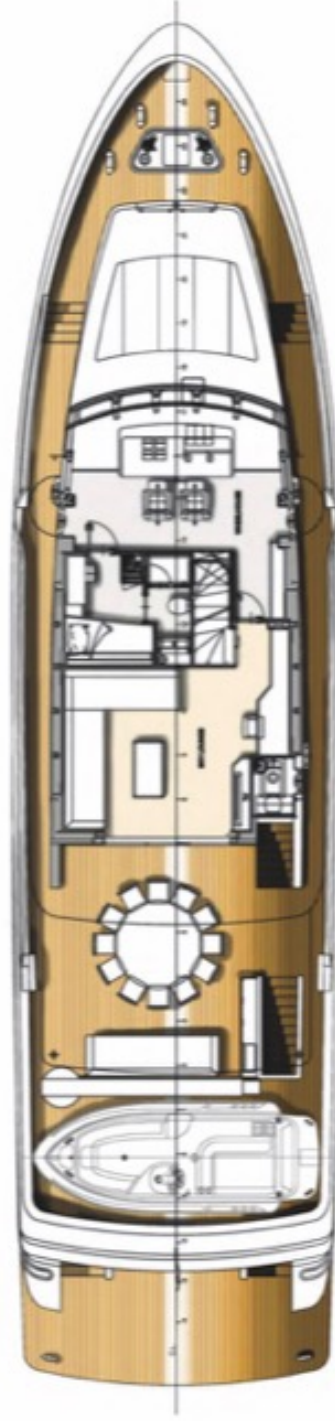

Sun Deck
 47 m²
 505.9 ft²

Upper Deck
 Forward sunbed area
 13.7 m²
 147 ft²
 Wheelhouse
 15.3 m²
 164.6 ft²
 Captain Cabin
 7.7 m²
 82.8 ft²
 Sky Lounge
 18.9 m²
 203.4 ft²
 Aft Cockpit
 51.8 m²
 55.5 ft²

Main Deck

Crew area
22.3 m²
240 ft²

Dinette
10.7 m²
115 ft²

Galley
8.5 m²
91.4 ft²

Main Salon
44.4 m²
477.9 ft²

Aft Cockpit
24.1 m²
259.4 ft²

Lower Deck

Owner Cabin
23.2 m²
249.7 ft²

Guest Cabin
STB
12.4 m²
133.4 ft²

Guest Cabin
PTS
13.6 m²
146.3 ft²

VIP Cabin PTS
12.4 m²
133.4 ft²

Engine Room
33.8 m²
363.8 ft²

Lazarette
25.8 m²
277.7 ft²

Swimming
Platform
13.3 m²
143 ft²