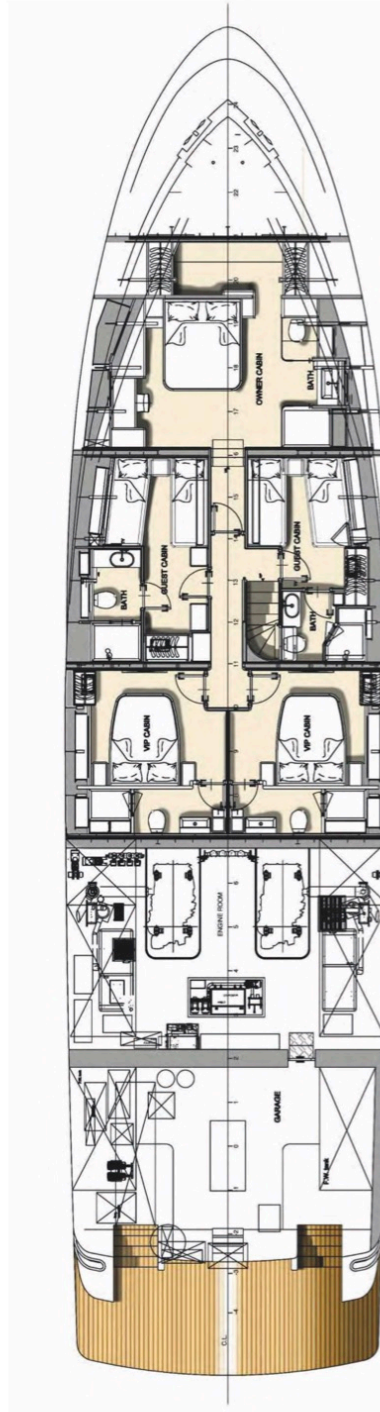

Sun Deck
 47 m²
 505.9 ft²

Upper Deck
 Forward sunbed area
 13.7 m²
 147 ft²
 Wheelhouse
 15.3 m²
 164.6 ft²
 Captain Cabin
 7.7 m²
 82.8 ft²
 Sky Lounge
 18.9 m²
 203.4 ft²
 Aft Cockpit
 51.8 m²
 55.5 ft²

Main Deck

Crew area
22.3 m²
240 ft²

Dinette
10.7 m²
115 ft²

Galley
8.5 m²
91.4 ft²

Main Salon
44.4 m²
477.9 ft²

Aft Cockpit
24.1 m²
259.4 ft²

Lower Deck

Owner Cabin
23.2 m²
249.7 ft²

Guest Cabin
STB
12.4 m²
133.4 ft²

Guest Cabin
PTS
13.6 m²
146.3 ft²

VIP Cabin PTS
12.4 m²
133.4 ft²

Engine Room
33.8 m²
363.8 ft²

Lazarette
25.8 m²
277.7 ft²

Swimming
Platform
13.3 m²
143 ft²