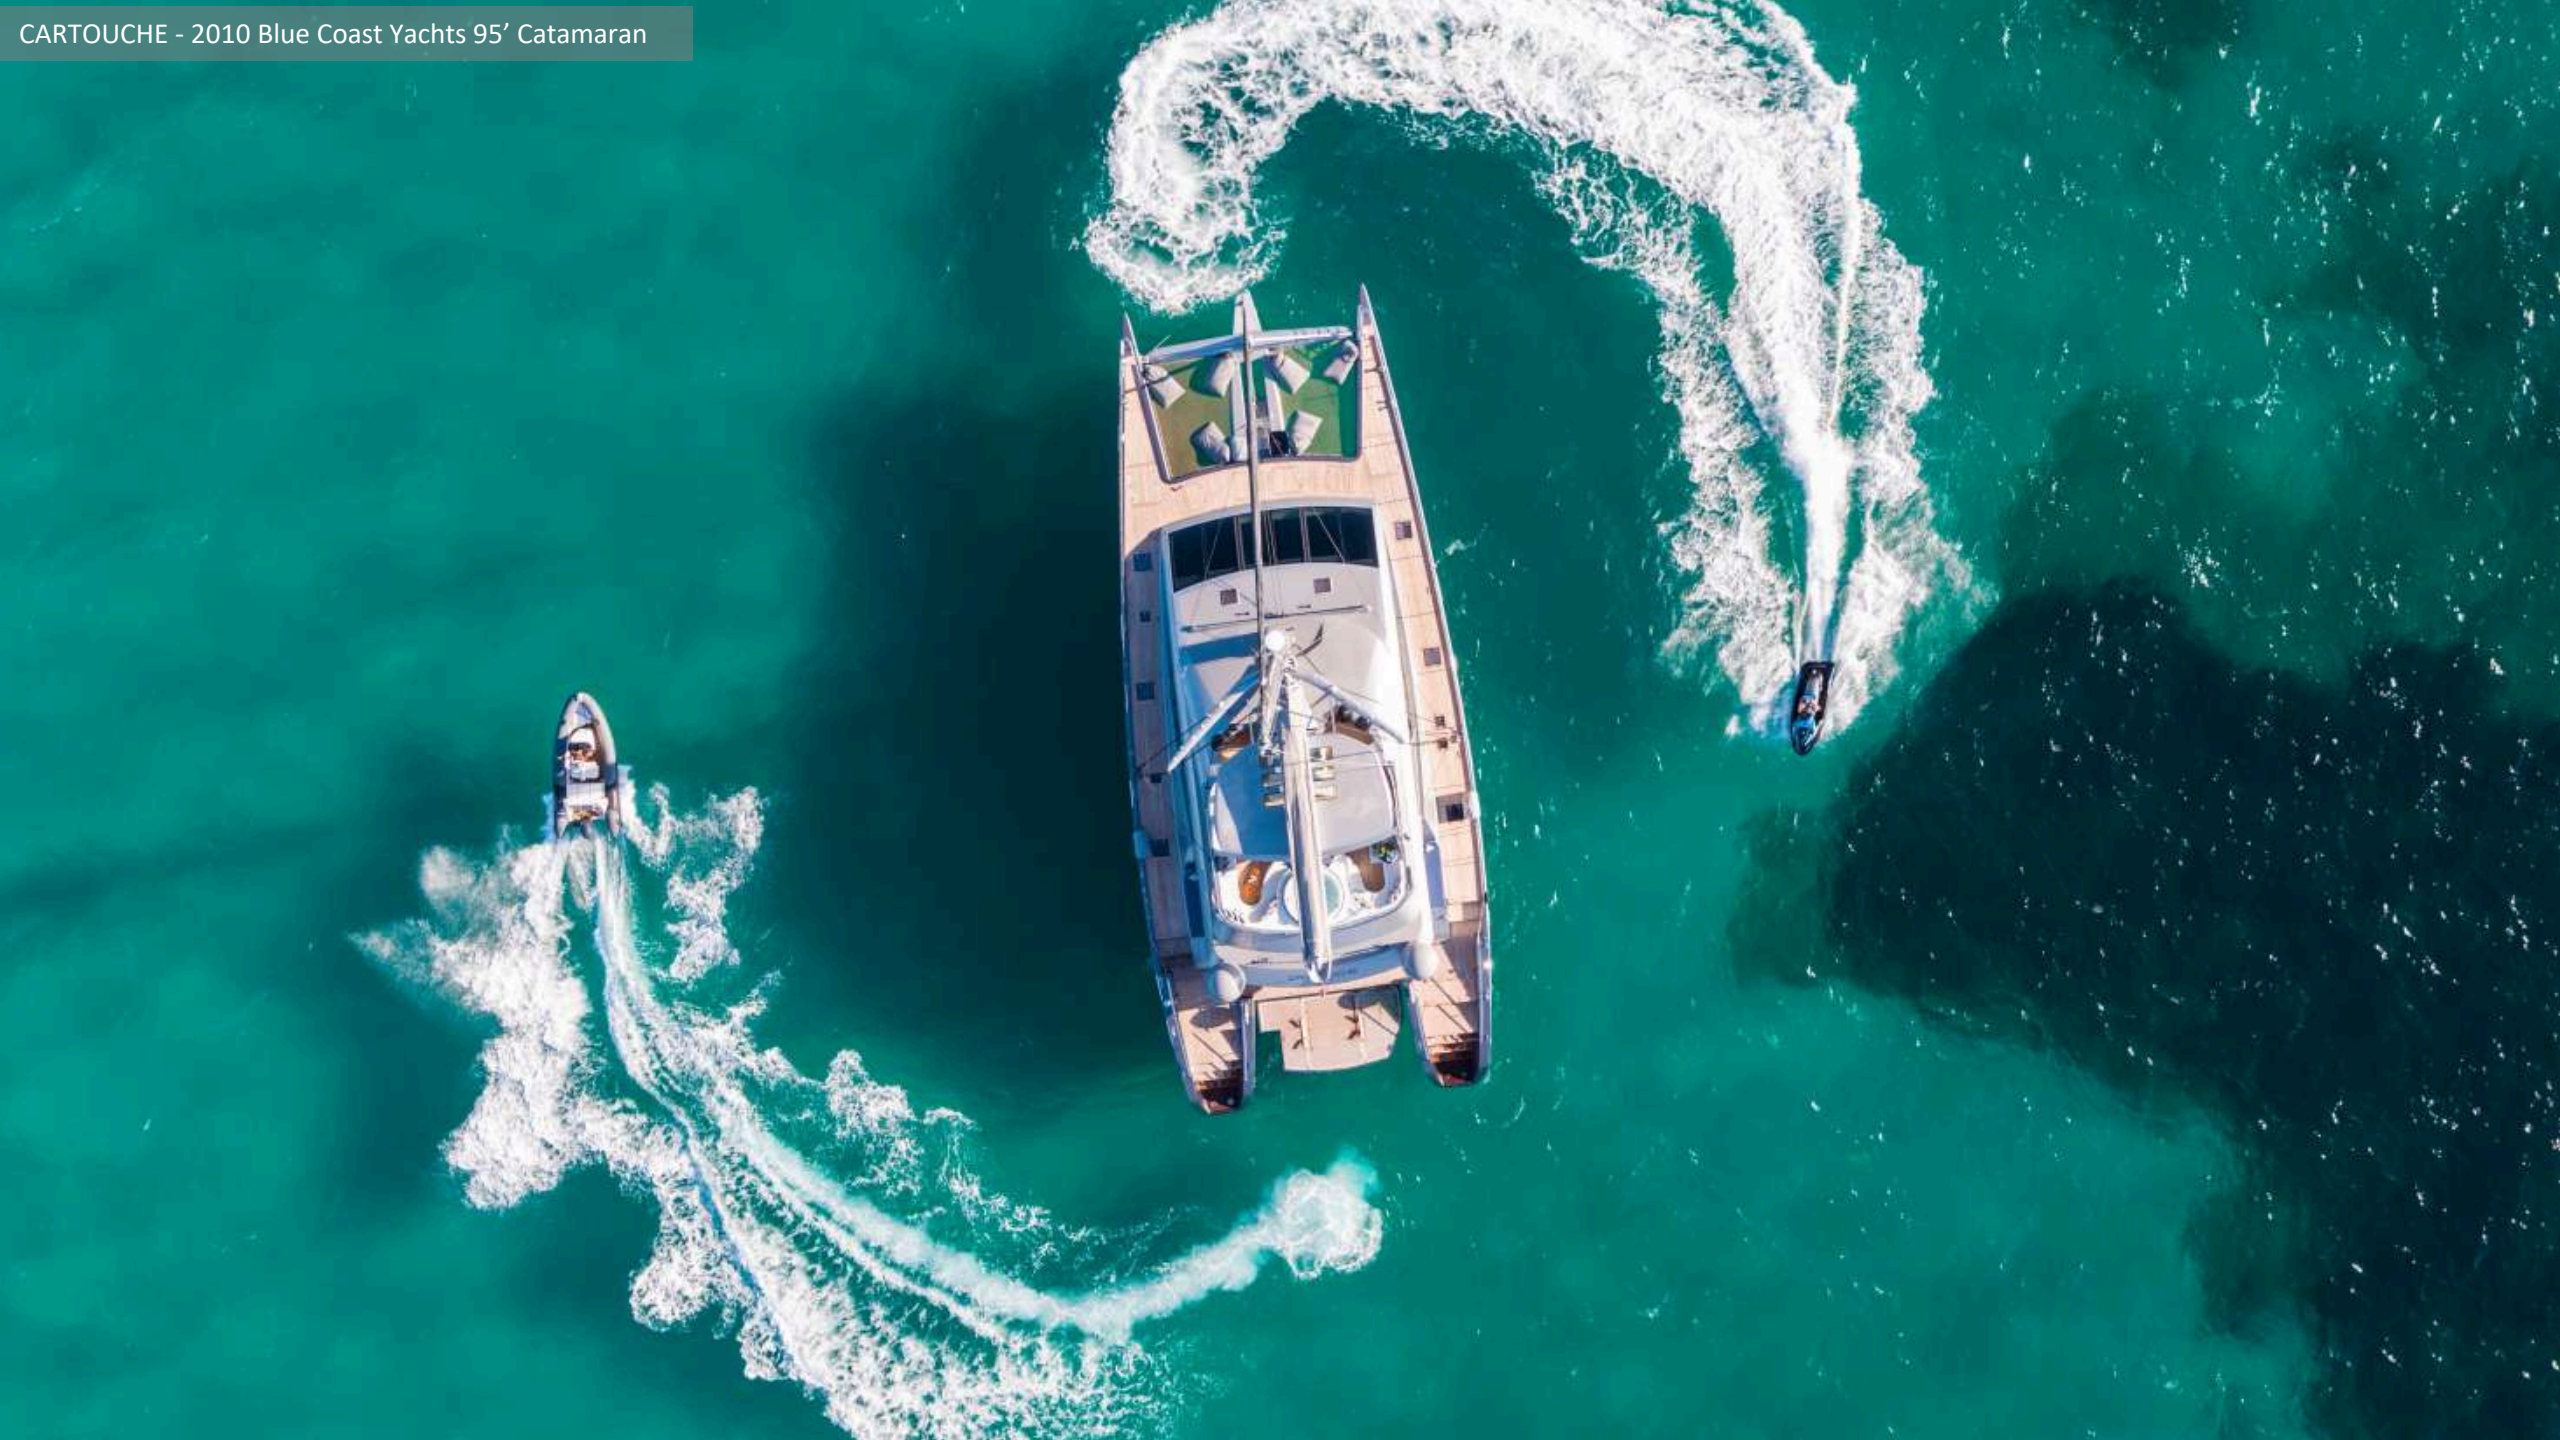

CARTOUCHE - 2010 Blue Coast Yachts 95' Catamaran

CARTOUCHE - 2010 Blue Coast Yachts 95' Catamaran

CARTOUCHE - 2010 Blue Coast Yachts 95' Catamaran

CARTOUCHE - 2010 Blue Coast Yachts 95' Catamaran

CARTOUCHE - 2010 Blue Coast Yachts 95' Catamaran

CARTOUCHE - 2010 Blue Coast Yachts 95' Catamaran

CARTOUCHE - 2010 Blue Coast Yachts 95' Catamaran

CARTOUCHE - 2010 Blue Coast Yachts 95' Catamaran

CARTOUCHE - 2010 Blue Coast Yachts 95' Catamaran