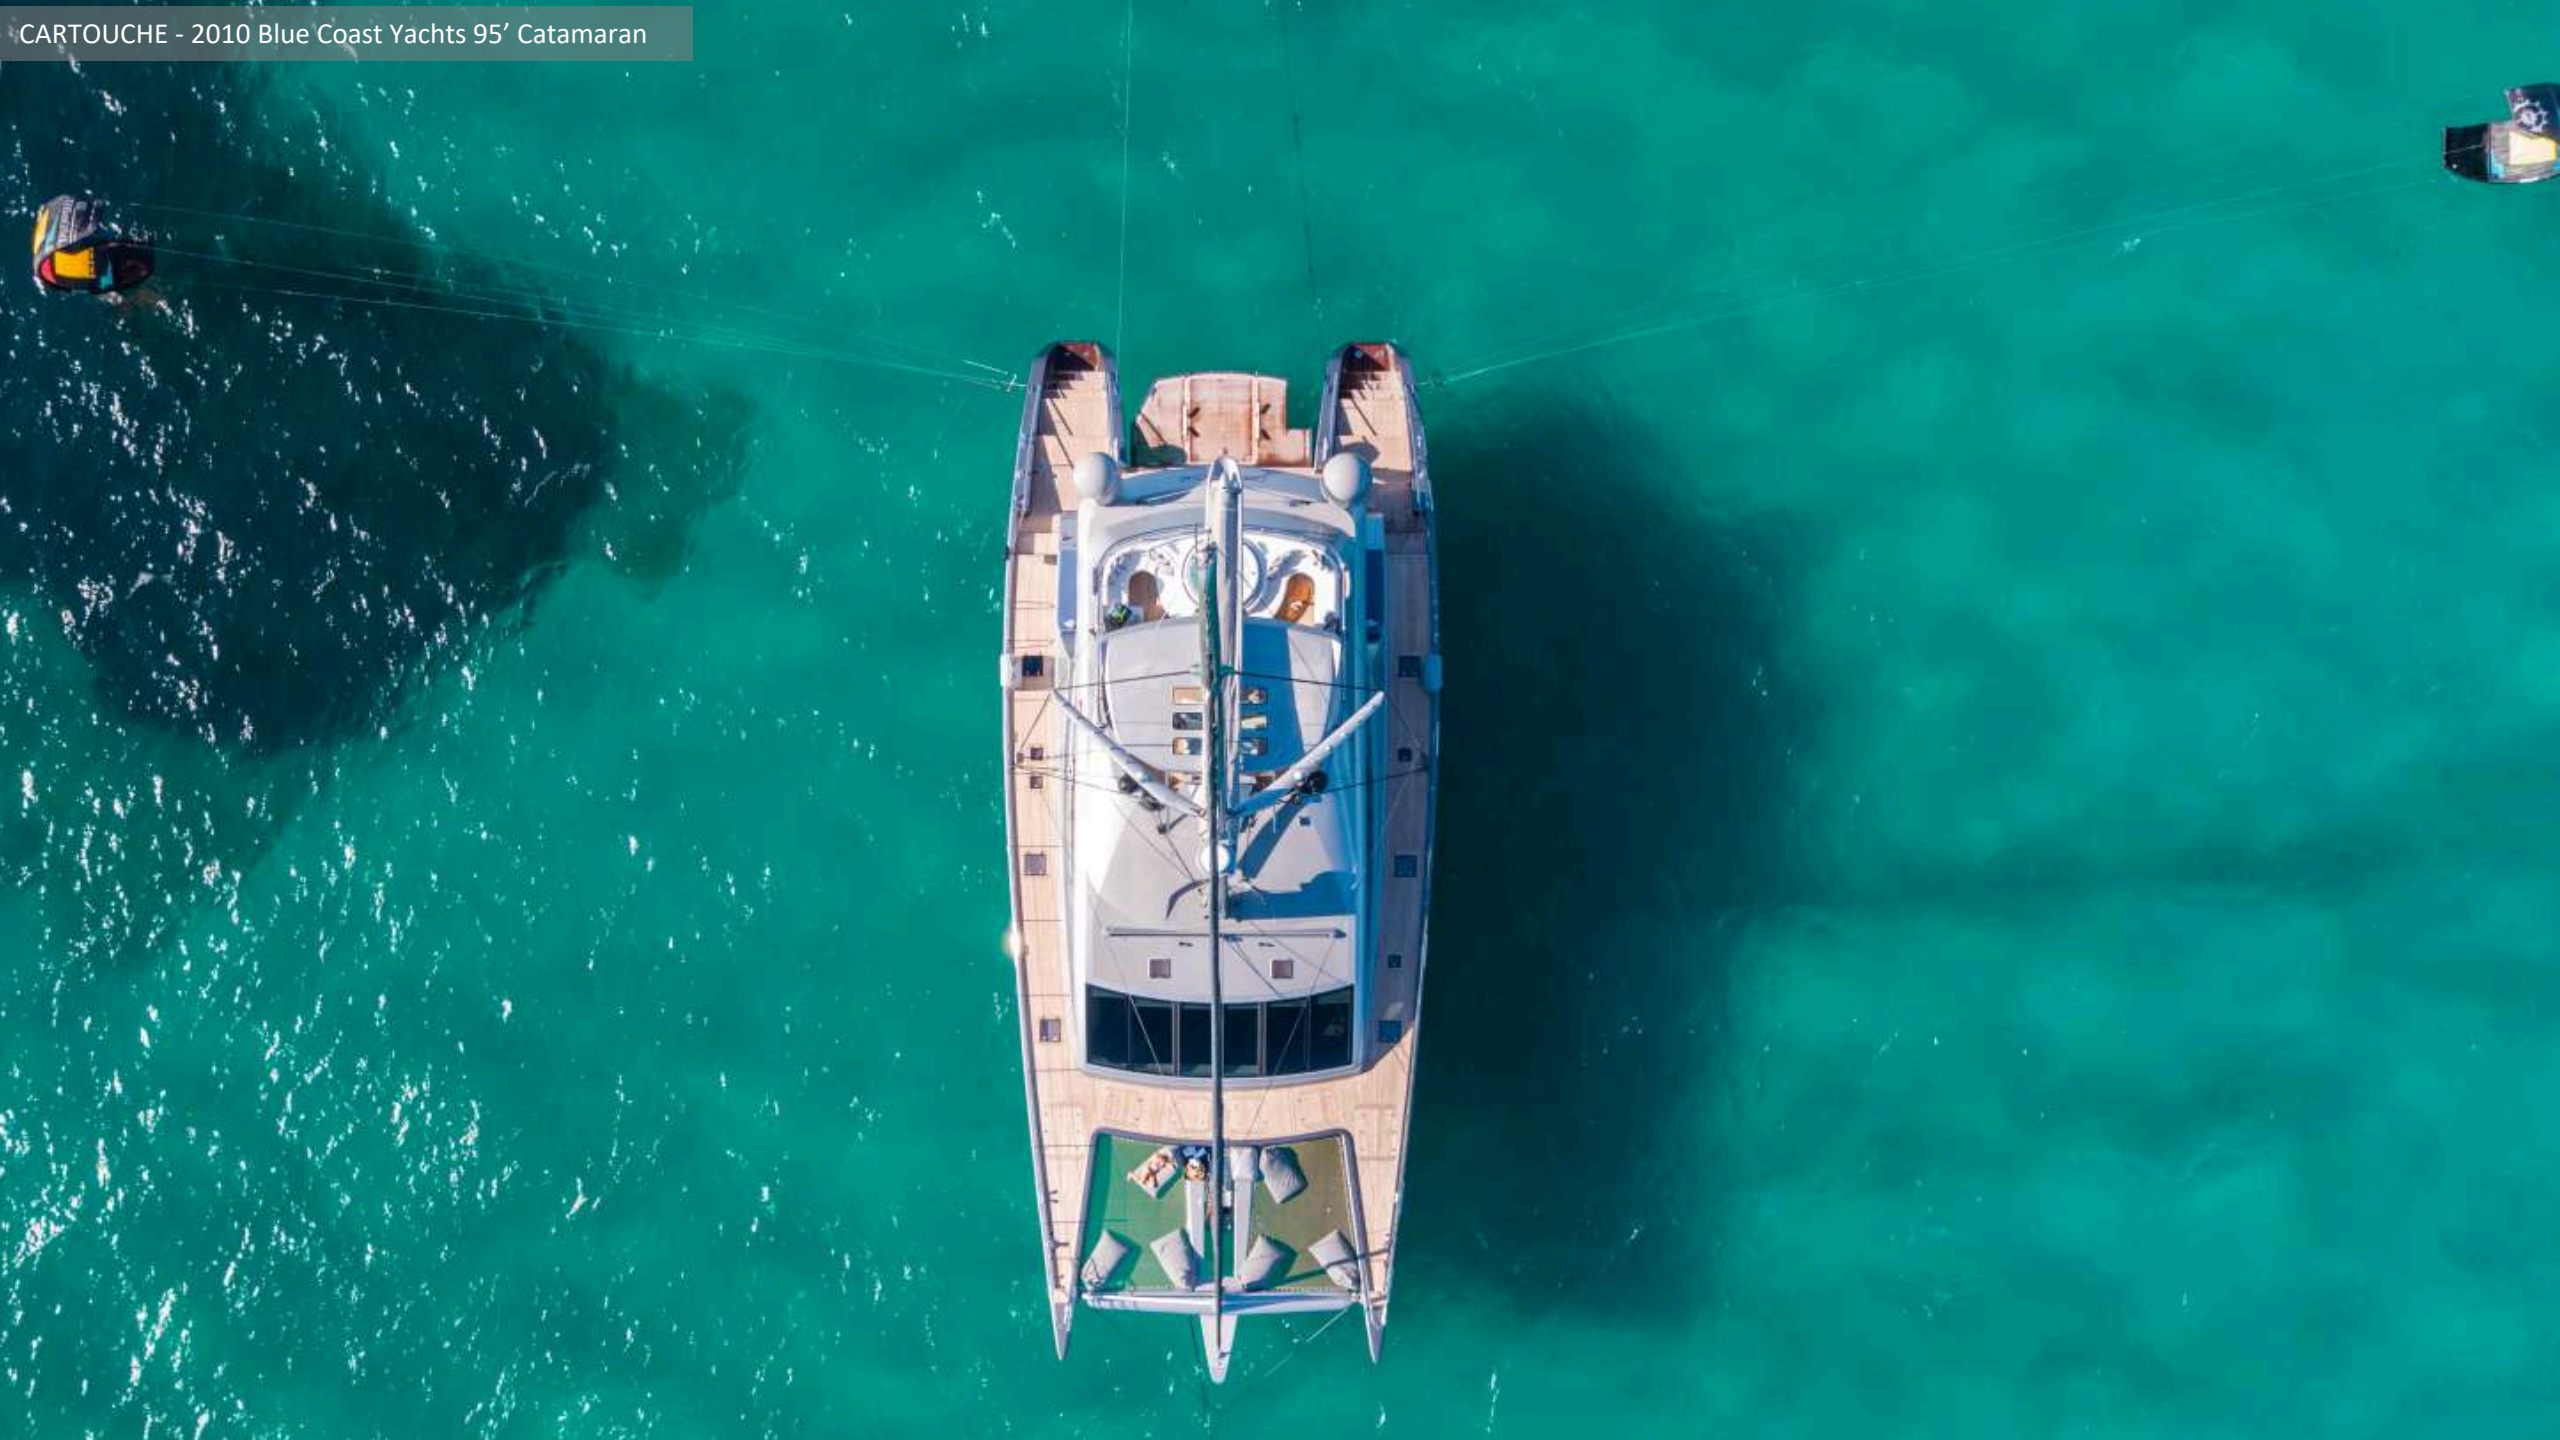

CARTOUCHE - 2010 Blue Coast Yachts 95' Catamaran

CARTOUCHE - 2010 Blue Coast Yachts 95' Catamaran

CARTOUCHE - 2010 Blue Coast Yachts 95' Catamaran

CARTOUCHE - 2010 Blue Coast Yachts 95' Catamaran

CARTOUCHE - 2010 Blue Coast Yachts 95' Catamaran

CARTOUCHE - 2010 Blue Coast Yachts 95' Catamaran

CARTOUCHE - 2010 Blue Coast Yachts 95' Catamaran

CARTOUCHE - 2010 Blue Coast Yachts 95' Catamaran

CARTOUCHE - 2010 Blue Coast Yachts 95' Catamaran